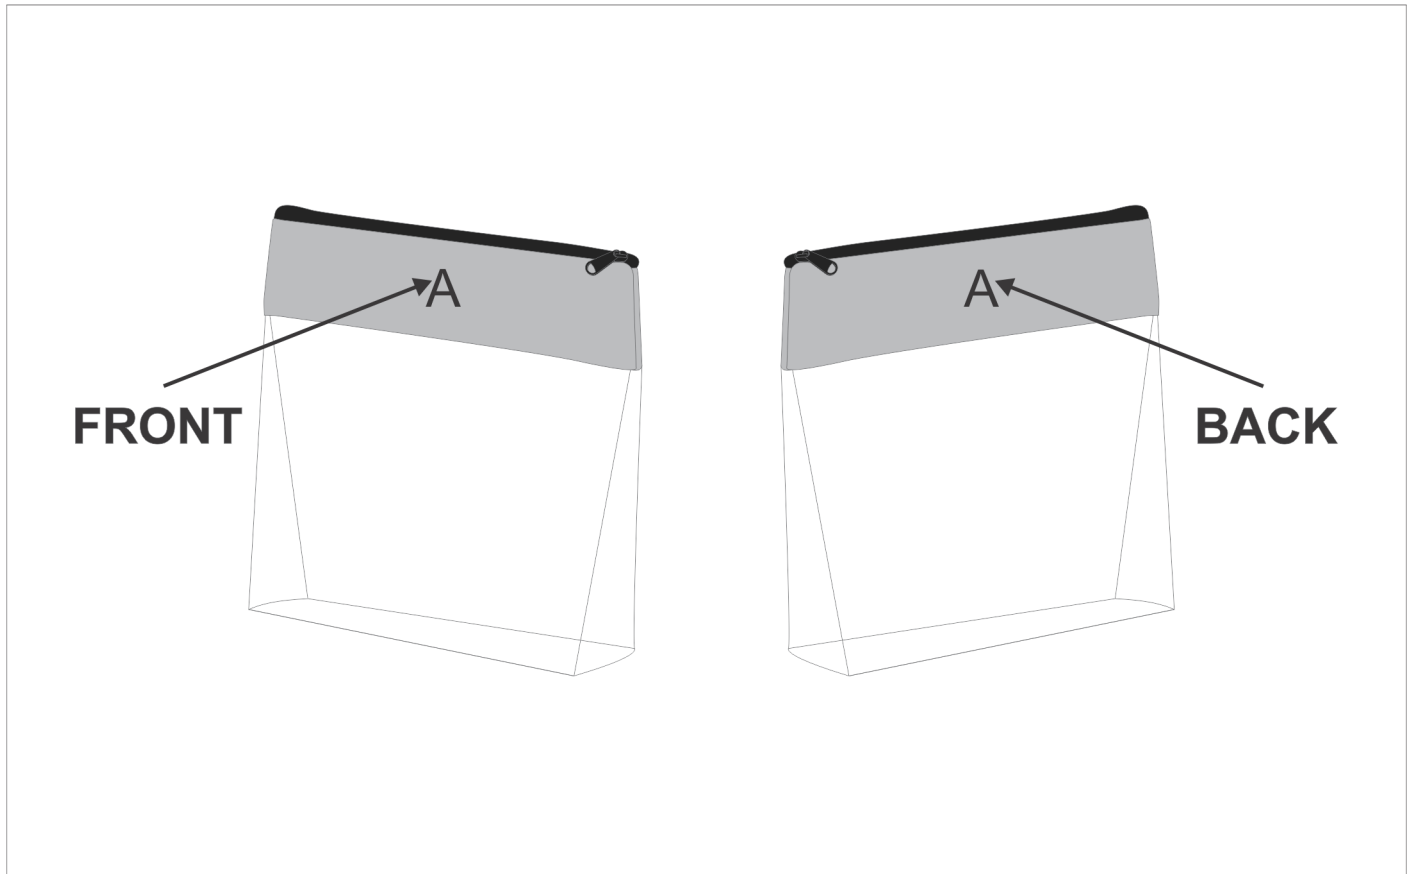

### Need to know:

- Includes 1-Position Sublimation (setup fees apply)
- **Please Note: We cannot guarantee 100% logo Alignment on all Brandable Panels.**

#### **Position A**

1. Custom Sublimation A (BSP-CMT)  
Full Colour  
Size: 281mm wide x 148mm high